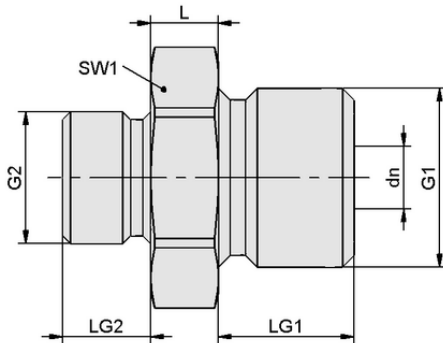

Art.-Nr.: 10.08.05.00139

**Technical data**

Material	Brass
Length L	5.00 mm
Nominal diameter dn	4.60 mm
Thread G1	G1/4"-M
Thread G2	G1/8"-M
Surface	nickel plated

RED-NIP G1/4-AG G1/8-AG MS V

The accessories for screw fittings are supplied in the desired design.

**Design data**

Length L	5.00 mm
Nominal diameter dn	4.60 mm
Thread G1	G1/4"-M
Thread length LG1	10.0 mm
Thread G2	G1/8"-M
Thread length LG2	6.5 mm
Key width SW1	17.0 mm

Design data RED-NIP G1/4-AG G1/8-AG MS V

**Technical data**

Weight	19.00 g
Material	Brass