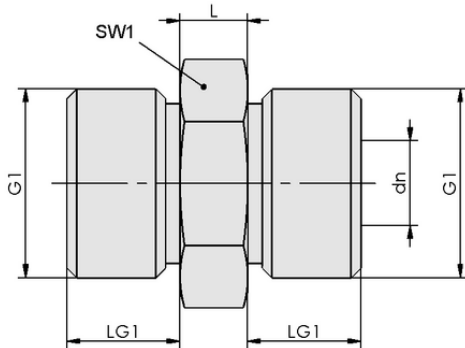

Double nipple with hexagon
DOP-NIP-S G3/4-AGx8

Art.-Nr.: 10.08.05.00136

Technical data

Material	Brass
Length L	8.00 mm
Nominal diameter dn	15.00 mm
Thread G1	G3/4"-M
Surface	nickel plated

DOP-NIP-S G3/4-AGx8

The accessories for screw fittings are supplied in the desired design.

Design data

Length L	8.00 mm
Nominal diameter dn	15.00 mm
Thread G1	G3/4"-M
Thread length LG1	14.0 mm
Key width SW1	32.0 mm

Design data DOP-NIP-S G3/4-AGx8

Technical data

Weight	115.00 g
Material	Brass

WWW.SCHMALZ.COM/10.08.05.00136