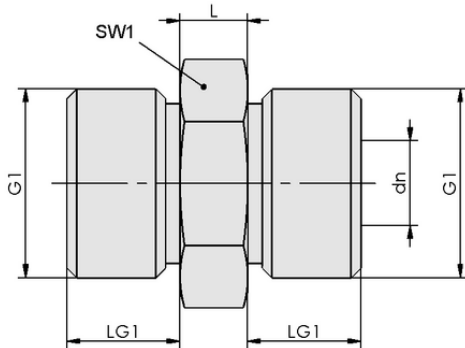

Double nipple with hexagon
DOP-NIP-S G3/8-AGx5

Art.-Nr.: 10.08.05.00134

Technical data

Material	Brass
Length L	5.00 mm
Nominal diameter dn	11.00 mm
Thread G1	G3/8"-M
Surface	nickel plated

DOP-NIP-S G3/8-AGx5

The accessories for screw fittings are supplied in the desired design.

Design data

Length L	5.00 mm
Nominal diameter dn	11.00 mm
Thread G1	G3/8"-M
Thread length LG1	9.0 mm
Key width SW1	19.0 mm

Design data DOP-NIP-S G3/8-AGx5

Technical data

Weight	29.00 g
Material	Brass

WWW.SCHMALZ.COM/10.08.05.00134