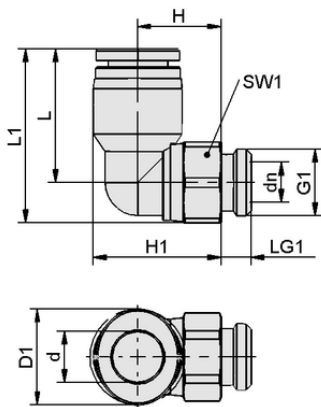

### Technical data

Material	Plastics
Operating temperature	0 ... 60 °C
Length L	27.00 mm
Thread G1	G 1/4"-M
Outer hose diameter	10.00 mm

STV-W G1/4-AG 10

The push-in fittings are supplied in the desired design.

### Design data

Length L1	34.50 mm
Length L	27.00 mm
Height H1	26.10 mm
Height H	16.50 mm
Outside diameter D1	19.0 mm
Nominal diameter dn	7.00 mm
Internal diameter d	10.00 mm
Thread G1	G 1/4"-M
Thread length LG1	6.0 mm
Key width SW1	16.0 mm

Design data STV-W G1/4-AG 10

[WWW.SCHMALZ.COM/10.08.03.00235](http://WWW.SCHMALZ.COM/10.08.03.00235)

Plug union, elbow

### Technical data

Weight	28.70 g
Material	Plastics
Design hose type	10-7
Pressure range (operating pressure) [bar]	0.95 ... 10.00 bar
Operating temperature	0 ... 60 °C
Product family	STV

[WWW.SCHMALZ.COM/10.08.03.00235](http://WWW.SCHMALZ.COM/10.08.03.00235)