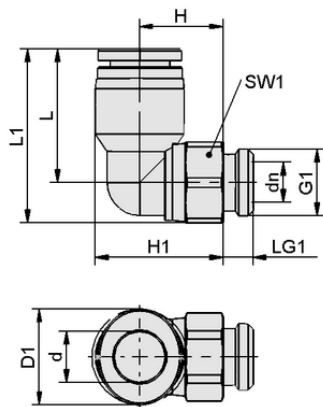

### Technical data

Material	Plastics
Operating temperature	0 ... 60 °C
Length L	18.50 mm
Thread G1	G 1/8"-M
Outer hose diameter	4.00 mm

STV-W G1/8-AG 4

The push-in fittings are supplied in the desired design.

### Design data

Length L1	24.80 mm
Length L	18.50 mm
Height H1	15.50 mm
Height H	9.50 mm
Outside diameter D1	12.0 mm
Nominal diameter dn	2.00 mm
Internal diameter d	4.00 mm
Thread G1	G 1/8"-M
Thread length LG1	5.0 mm
Key width SW1	13.0 mm

Design data STV-W G1/8-AG 4

[WWW.SCHMALZ.COM/10.08.03.00231](http://WWW.SCHMALZ.COM/10.08.03.00231)

Plug union, elbow

### Technical data

Weight	12.30 g
Material	Plastics
Design hose type	4-2
Pressure range (operating pressure) [bar]	0.95 ... 10.00 bar
Operating temperature	0 ... 60 °C
Product family	STV

[WWW.SCHMALZ.COM/10.08.03.00231](http://WWW.SCHMALZ.COM/10.08.03.00231)