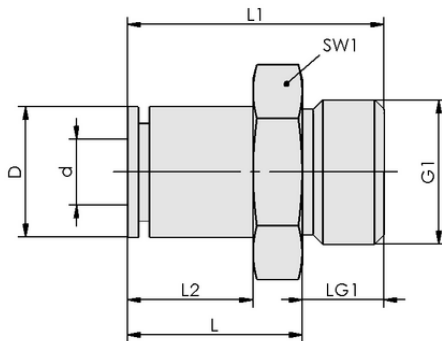

Plug union, straight

STV-GE G1/8-AG 6

Art.-Nr.: 10.08.02.00204

Technical data

Material	Brass
Operating temperature	-20 ... 80 °C
Length L	16.40 mm
Outside diameter D	11.40 mm
Thread G1	G1/8"-M
Outer hose diameter	6.00 mm

STV-GE G1/8-AG 6

The push-in fittings are supplied in the desired design.

Design data

Length L1	21.90 mm
Length L2	12.10 mm
Length L	16.40 mm
Outside diameter D	11.40 mm
Nominal diameter dn	4.00 mm
Internal diameter d	6.00 mm
Thread G1	G1/8"-M
Thread length LG1	5.5 mm
Key width SW1	13.0 mm

Design data STV-GE G1/8-AG 6

WWW.SCHMALZ.COM/10.08.02.00204

1

Plug union, straight

STV-GE G1/8-AG 6

Art.-Nr.: 10.08.02.00204

Technical data

Weight	11.00 g
Material	Brass
Design hose type	6-4
Pressure range (operating pressure) [bar]	-0.95 ... 15.00 bar
Operating temperature	-20 ... 80 °C
Product family	STV