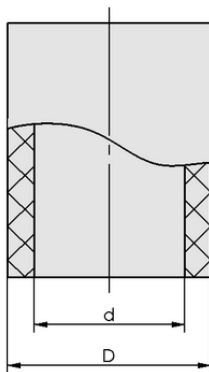

Compressed-air hose
VSL 8-6 PE BL

Art.-Nr.: 10.07.09.00015

Technical data

Material hose	PE
Color	blue
Length max.	100.00 m
Pressure range (operating pressure) [bar]	bar
Operating temperature	°C
Outside diameter D	8.00 mm
Internal diameter d	6.00 mm

VSL 8-6 PE BL

Vacuum/compressed air hose VSL is delivered in the desired length.

Available accessories: hose clamp

Design data

Outside diameter D	8.00 mm
Internal diameter d	6.00 mm

Design data VSL 8-6 PE BL

WWW.SCHMALZ.COM/10.07.09.00015

Compressed-air hose
VSL 8-6 PE BL

Art.-Nr.: 10.07.09.00015

Technical data

Material hose	PE
Length max.	100.00 m
Pressure range (operating pressure) [bar]	bar
Operating temperature	°C
Weight / Meter	0.203 kg/m
Product family	VSL
Design hose type	8-6

Note: Operating pressure: In reference to media and ambient temperature of + 20 °C Min. bending radius: Referred to the inner side of the hose bend in a static state Max. length: Please indicate the tube length when placing the order!