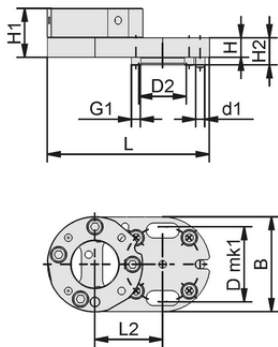

Art.-Nr.: 10.03.01.00436

MOD-FLAN 108x63 ECBPi

Technical data

Utilization design	CobotPump
Length L	108.00 mm
Width B	63.00 mm

Design data

Length L2	45.00 mm
Length L	108.00 mm
Width B	63.00 mm
Height H2	18.00 mm
Height H	13.00 mm
Outside diameter D2	31.5 mm
Internal diameter d1	6.0 mm
Pitch diameter D mk1	50.0 mm

Design data MOD-FLAN 108x63 ECBPi