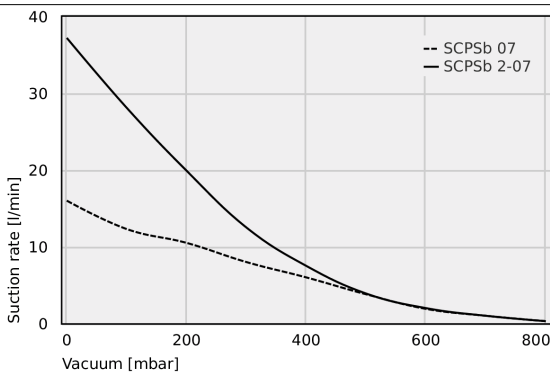

## Technical data

Protection type IP	IP 40 (with plug)
Degree of evacuation	85.0 %
Weight	0.165 kg
Max. air consumption blow-off	120.0 l/min
Air consumption blow-off	7.200 m <sup>3</sup> /h
Suction rate (max.)	0.980 m <sup>3</sup> /h
Optimal operating pressure	4.50 bar
Pressure range (operating pressure) [bar]	3.0 ... 6.0 bar
Product family	SCPSb
Nozzle size	07
Control valve	Normally open
Functionality of the ejector	digital vacuum switch

## Performance data

Achievable vacuum at various operating pressures

Evacuation time for various vacuum ranges [s/l]

Suction rate at various degrees of evacuation [l/min]

## Achievable vacuum at various operating pressures

	2	3	4	5	6
SCPSb 07	480.00	700.00	860.00	850.00	830.00
SCPSb 2-07	345.00	560.00	790.00	890.00	880.00

Art.-Nr.: 10.02.02.04824

**Evacuation time for various vacuum ranges [s/l]**