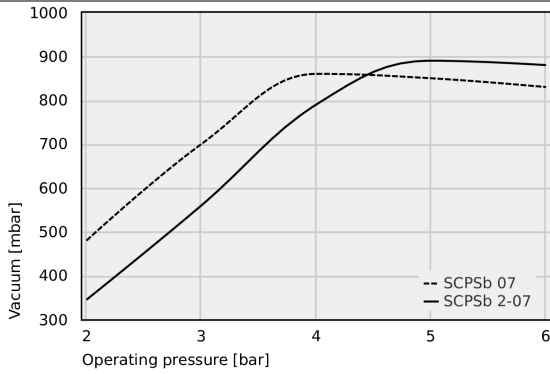

Design data SCPSb 07 S04 NO VD

**Design data**

Length L1	102.50 mm
Width B1	18.60 mm
Height H1	146.00 mm
Internal diameter d1	6.0 mm
d2	6.0 mm
Internal diameter d	4.40 mm
Hole size d3	2.6 mm
Length L3	22.00 mm
Hole spacing Y1	12.0 mm
Hole spacing Y2	12.0 mm
Hole spacing X1	36.9 mm
Hole spacing X2	16.0 mm

## Technical data

Protection type IP	IP 40 (with plug)
Degree of evacuation	85.0 %
Weight	0.165 kg
Max. air consumption blow-off	120.0 l/min
Air consumption blow-off	7.200 m <sup>3</sup> /h
Suction rate (max.)	0.980 m <sup>3</sup> /h
Optimal operating pressure	4.50 bar
Pressure range (operating pressure) [bar]	3.0 ... 6.0 bar
Product family	SCPSb
Nozzle size	07
Control valve	Normally open
Functionality of the ejector	digital vacuum switch

## Performance data

Achievable vacuum at various operating pressures

Evacuation time for various vacuum ranges [s/l]

Suction rate at various degrees of evacuation [l/min]