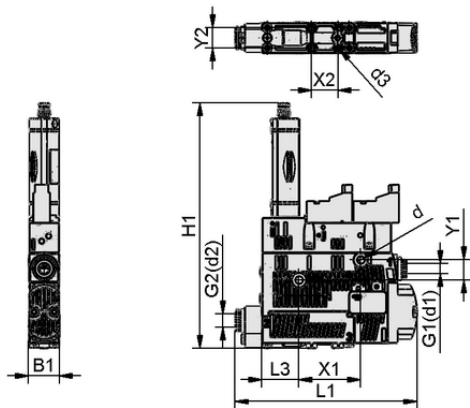

Art.-Nr.: 10.02.02.04824

**Technical data**

Max. vacuum	-850 mbar
Air consumption suction	22.0 l/min
Suction rate (max.)	16.0 l/min
Connection	Hose D6(1)-D6(2)
Nozzle size	07
Control valve	Normally open
Functionality of the ejector	digital vacuum switch

SCPSb 07 S04 NO VD

Compact ejector SCPSb is delivered as a ready-to-connect product (without connection cable).

Available accessories: connection cable, top-hat rail clamp, vacuum filter, compressed air connection plate, mounting set, exhaust air set

Design data SCPSb 07 S04 NO VD

**Design data**

Length L1	102.50 mm
Width B1	18.60 mm
Height H1	146.00 mm
Internal diameter d1	6.0 mm
d2	6.0 mm
Internal diameter d	4.40 mm
Hole size d3	2.6 mm
Length L3	22.00 mm
Hole spacing Y1	12.0 mm
Hole spacing Y2	12.0 mm
Hole spacing X1	36.9 mm
Hole spacing X2	16.0 mm

## Technical data

Protection type IP	IP 40 (with plug)
Degree of evacuation	85.0 %
Weight	0.165 kg
Max. air consumption blow-off	120.0 l/min
Air consumption blow-off	7.200 m <sup>3</sup> /h
Suction rate (max.)	0.980 m <sup>3</sup> /h
Optimal operating pressure	4.50 bar
Pressure range (operating pressure) [bar]	3.0 ... 6.0 bar
Product family	SCPSb
Nozzle size	07
Control valve	Normally open
Functionality of the ejector	digital vacuum switch