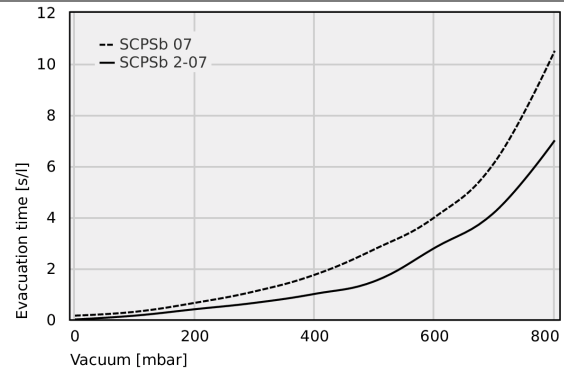

Evacuation time for various vacuum ranges [s/l]